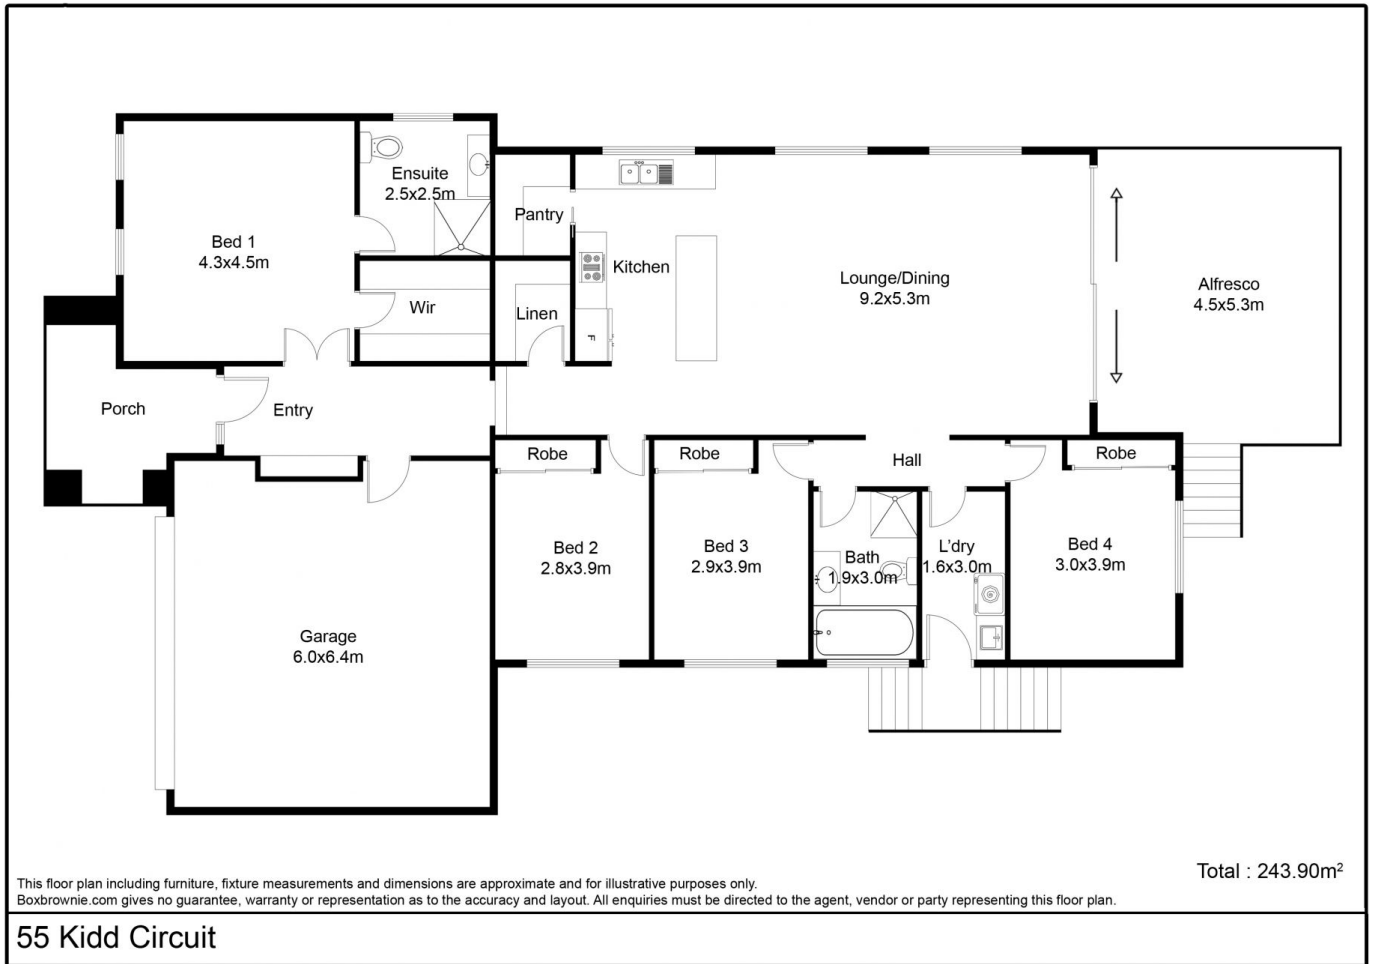

*The master suite is well proportioned with an en-suite and walk-in robe. The three other bedrooms with built-ins are separate from the main bedroom.

*A real show stopper is the open plan living space which opens out onto the timber deck enjoying a semi rural outlook.

*The kitchen features a butlers pantry, dishwasher, gas cook top and electric oven.

*Creature comfort is taken care of with zoned, ducted reverse cycle air conditioning.

*Remote entry double garage covers vehicle

Price : \$ 635,000
Land Size : 903 sqm
View : <https://www.angellastorrierrealestate.com.au/sale/nsw/southern-tablelands/goulburn/residential/house/7068297>

55 Kidd Circuit